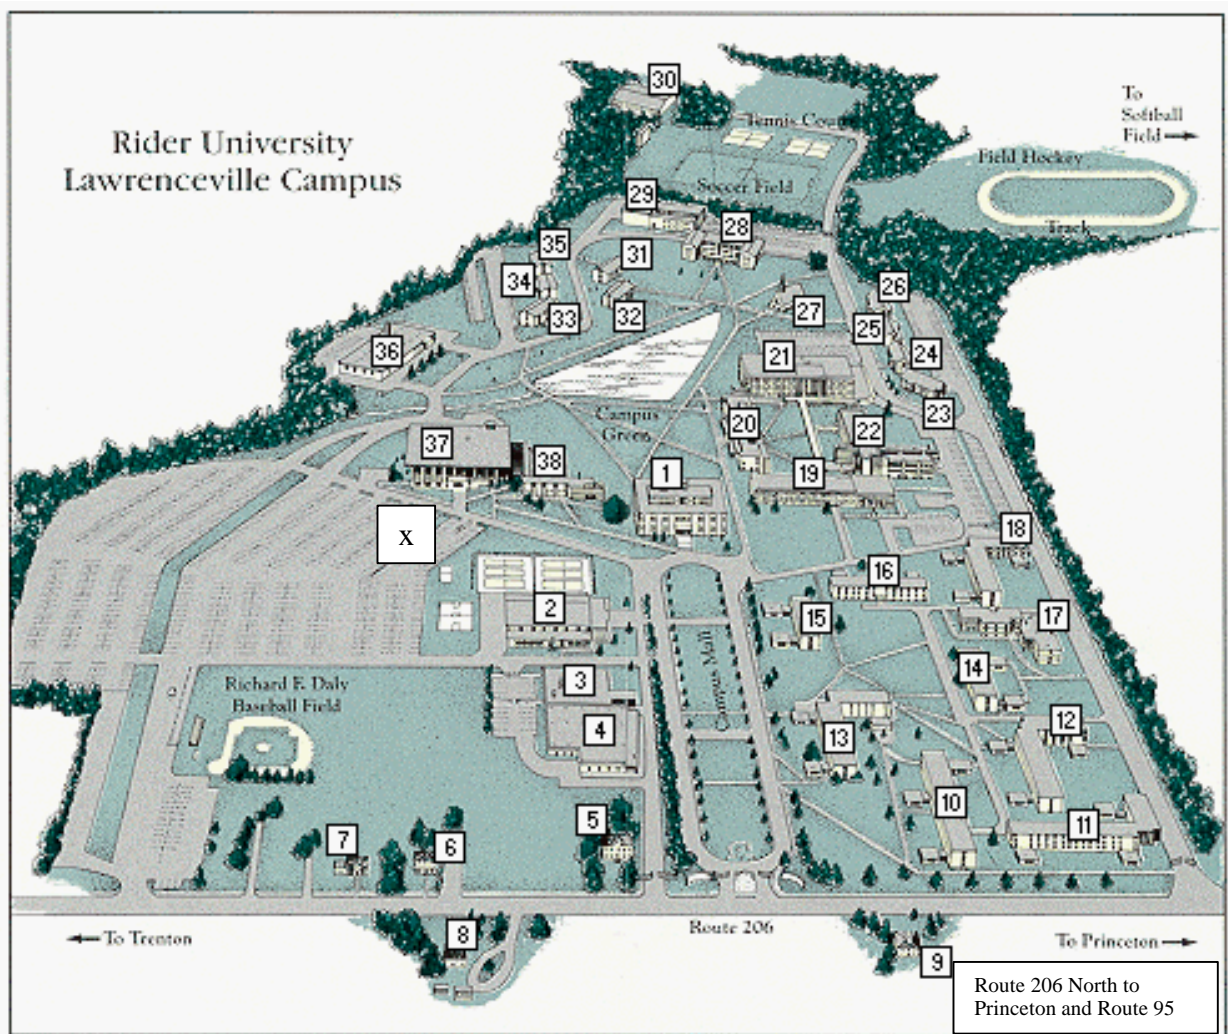

## 2005 Mercer Science and Engineering Fair MAP

Rider University  
 2083 Lawrenceville Road (NJ State Route 206)  
 Lawrenceville, NJ 08648

Phone: 609.896.5000 (Main)  
[www.rider.edu](http://www.rider.edu)

Map Location	Science Fair Activity
x	Parking for all Mercer Science and Engineering Fair Activities
2	Science Fair Awards Ceremony (Alumni Gymnasium)
37	Science Fair Project Location (Bart Luedeke Center Cavalla Room Student Center)