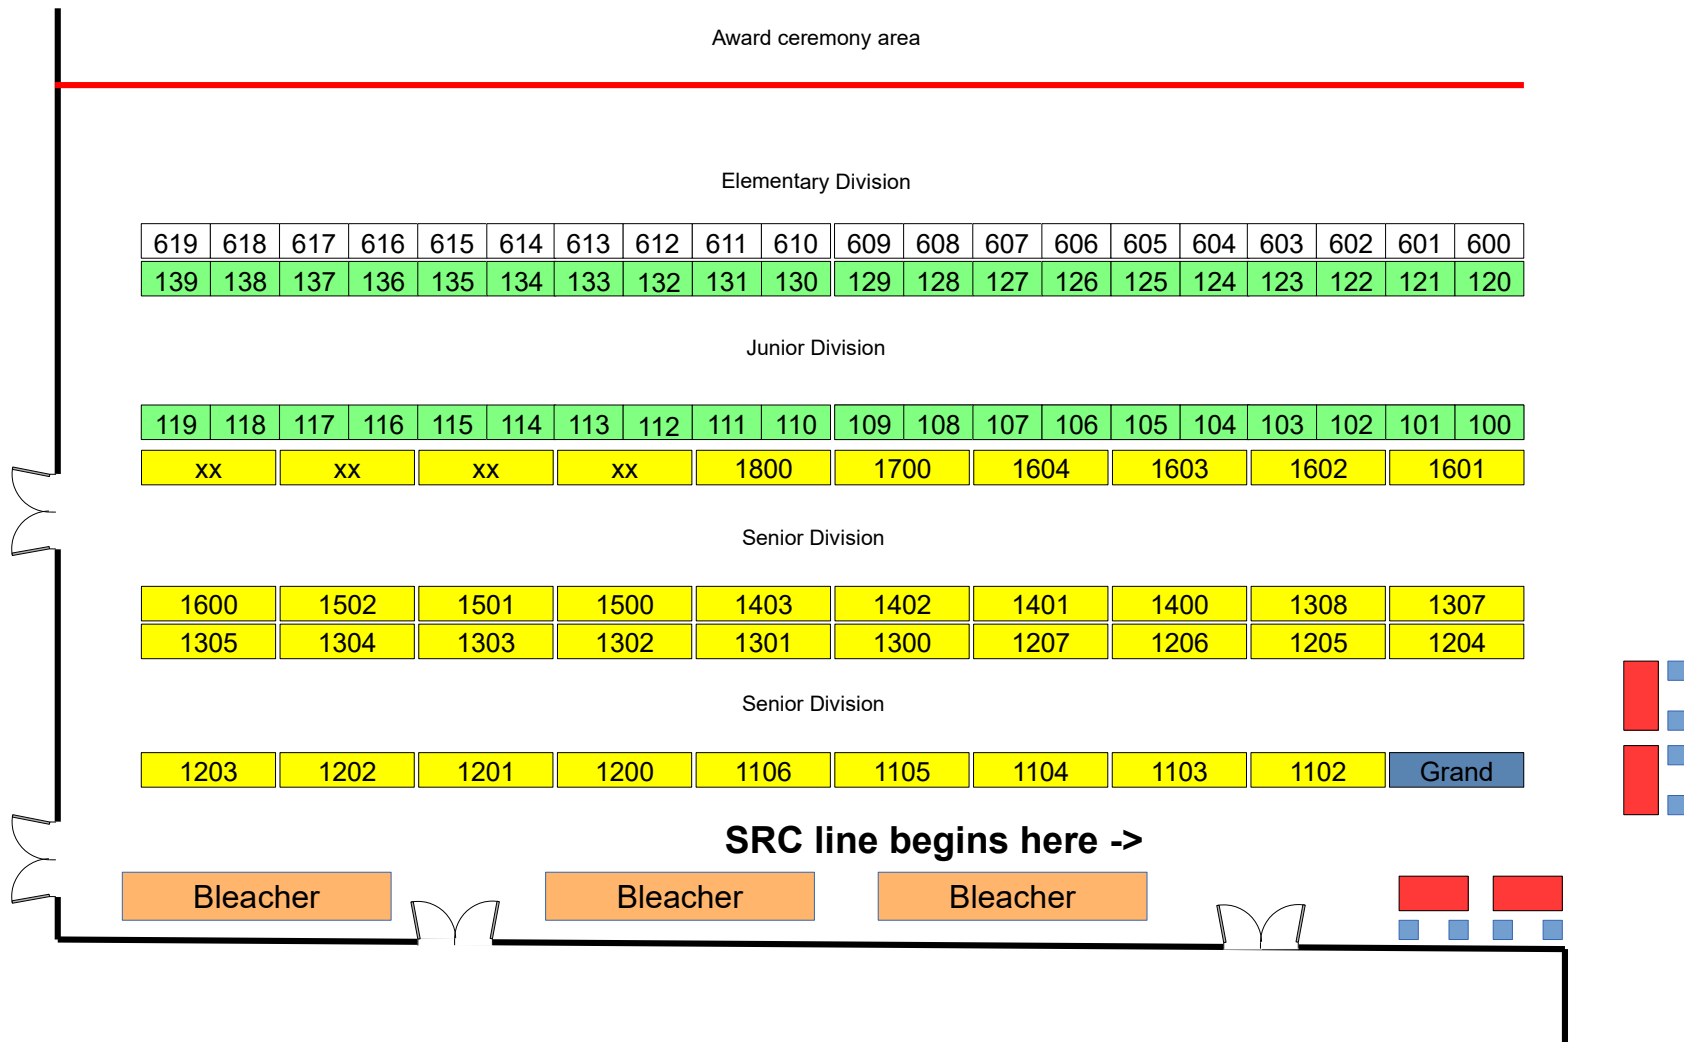

2019 Mercer Science and Engineering Fair

Map is not to scale. Positions are relative.

Students should locate their table by the number written on the tablecloths.
Tables may not be positioned sequentially.

Do not leave until your form is signed by an SRC member wearing a yellow hat. Wait at the SRC line at the entrance for the next SRC member.